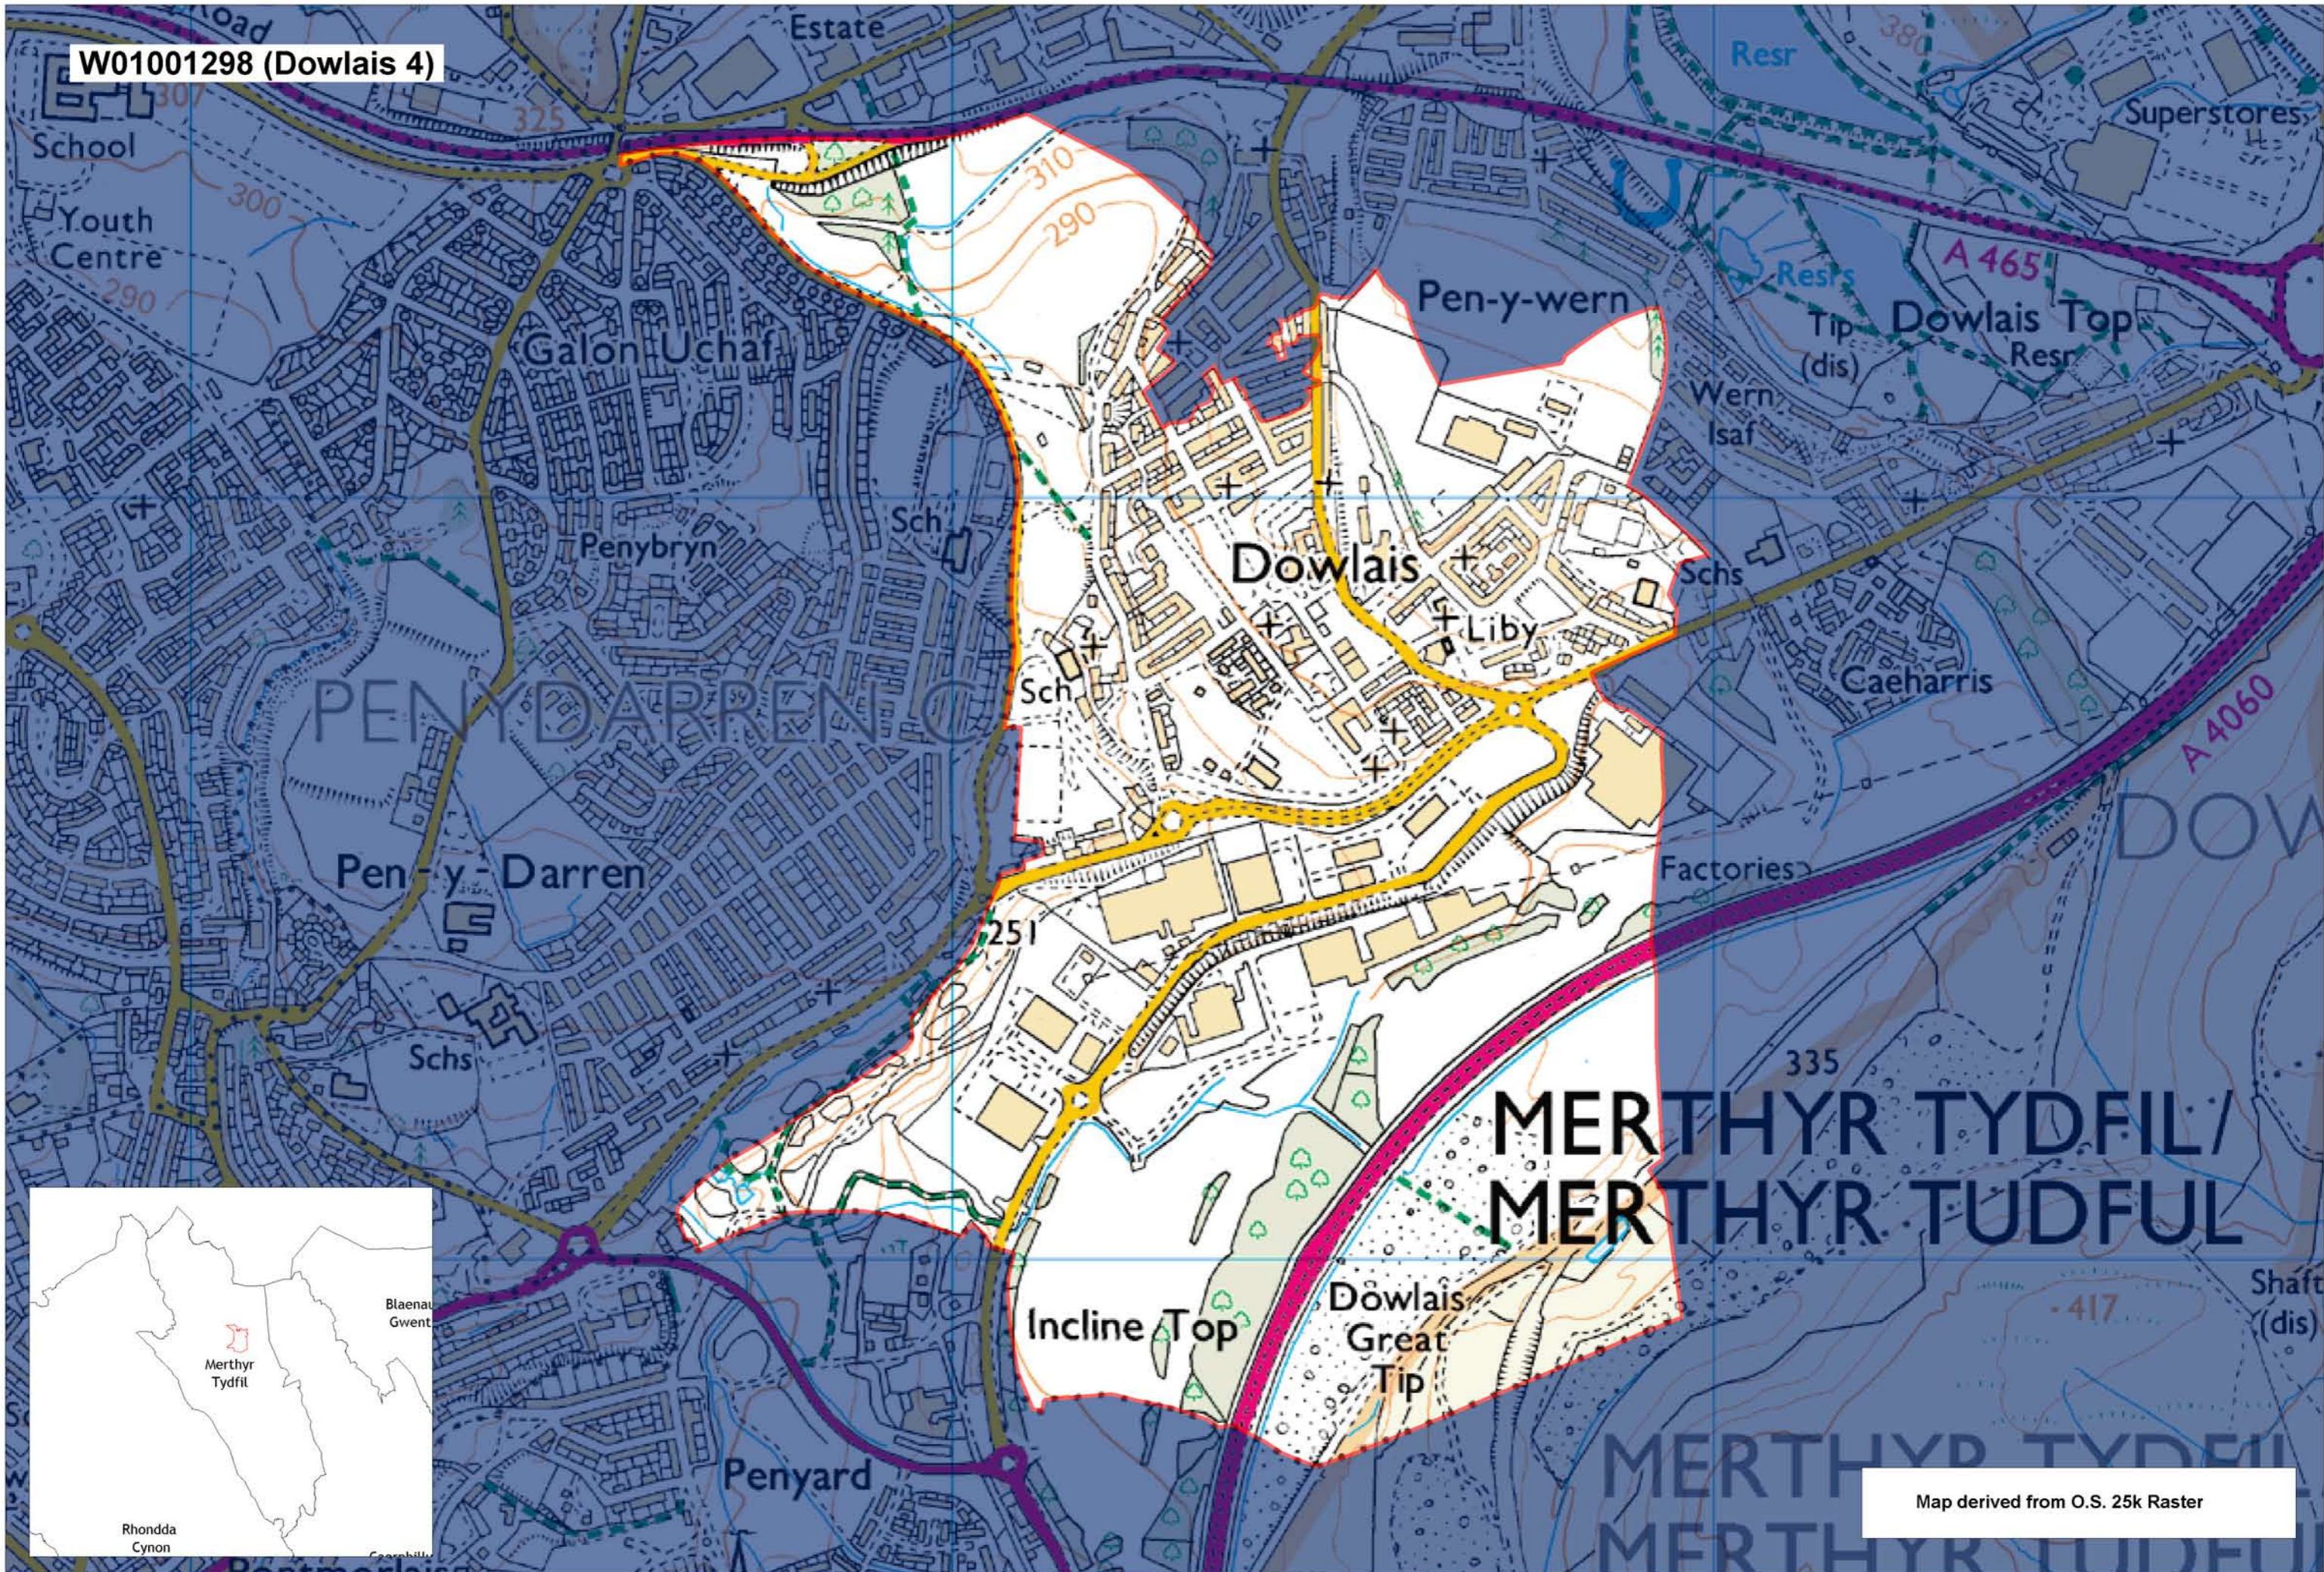

W01001298 (Dowlais 4)

Map derived from O.S. 25k Raster